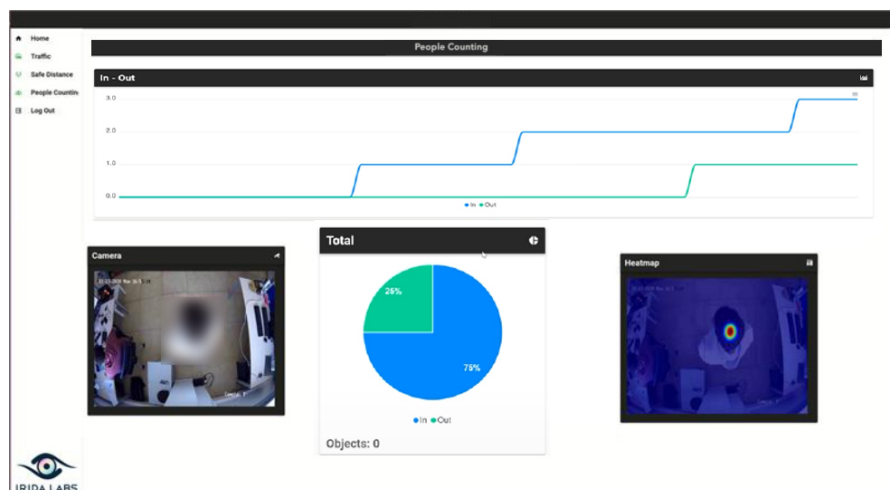

Turn-key solution

All-in-one solution for
plug-and-play AI
performance:

1. AI-enabled camera system
2. Proprietary AI SW
3. Intuitive user interface